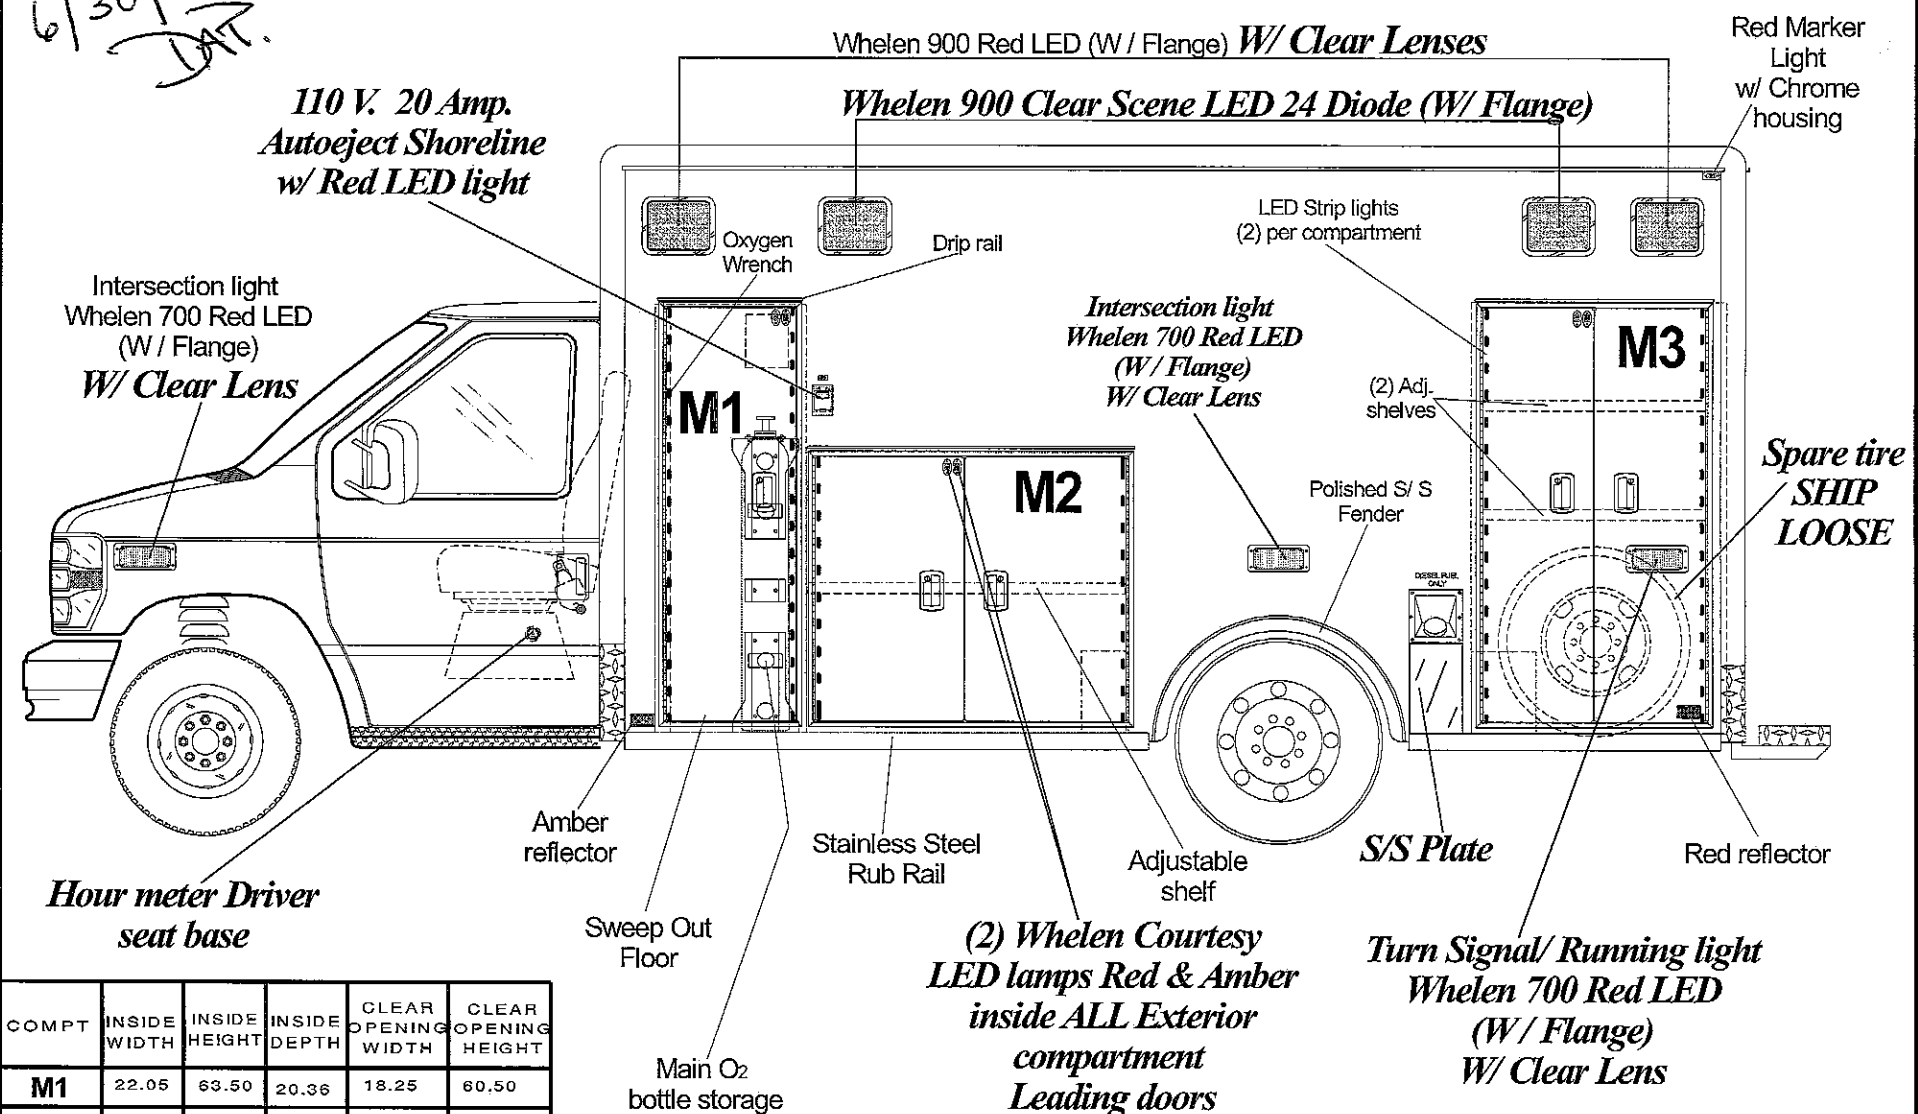

Greenwood Emergency Vehicles 2016 96" X 169" HEV Module on Ford E450 158" WB chassis, 72" Headroom

6/30/16
DAT.

COMPT	INSIDE WIDTH	INSIDE HEIGHT	INSIDE DEPTH	CLEAR OPENING WIDTH	CLEAR OPENING HEIGHT
M1	22.05	63.50	20.36	18.25	60.50
M2	47.57	41.50	20.36	45.28	38.37
M3	37.44	63.50	20.36	32.09	60.50

Note: All dimensions are approximate and subject to change.
10941 Weaver Ave., So. El Monte, CA 91733 phone. (626) 575-0880