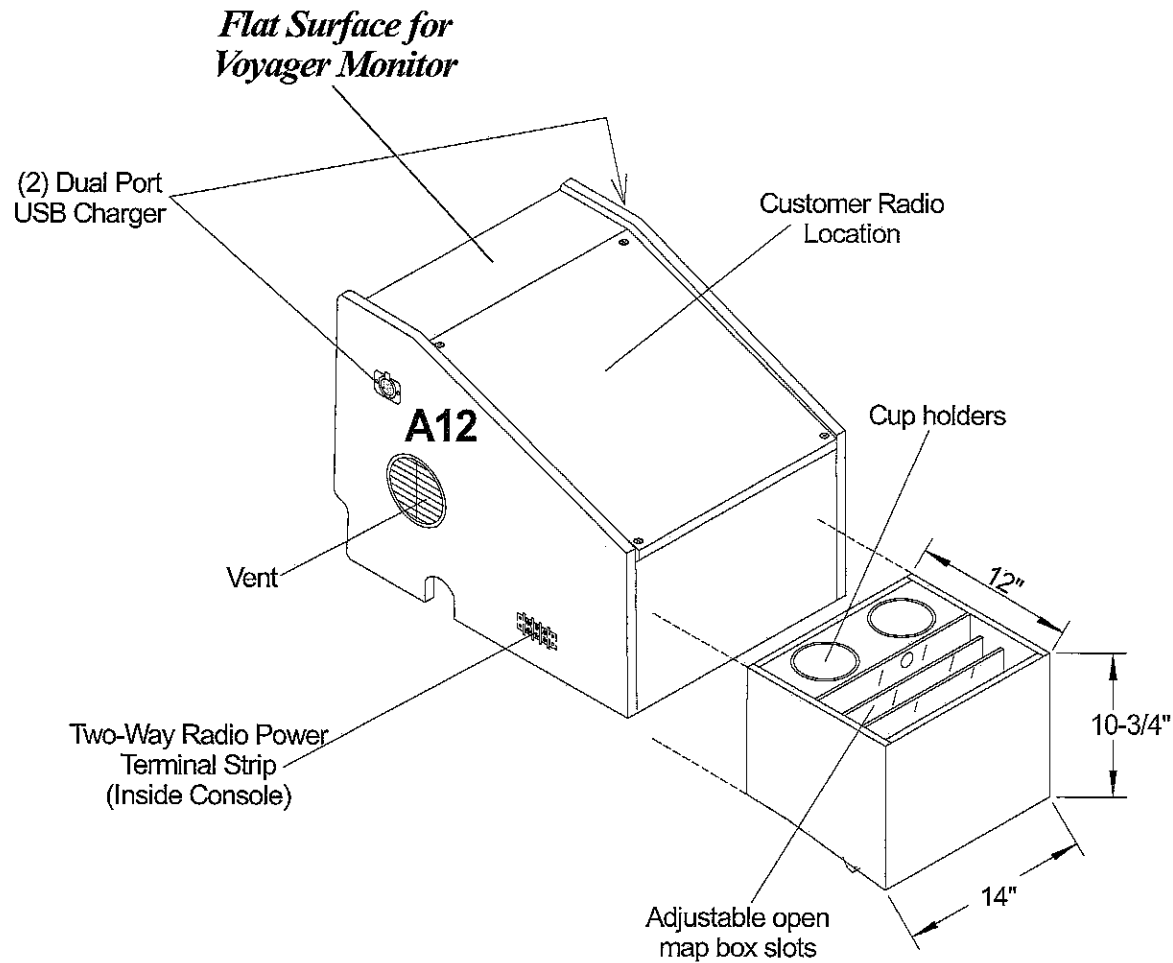

**PILOT LIGHTS**

- O. PILOT LIGHT - PARKING BRAKE RED LED
- P. PILOT LIGHT - DOOR OPEN RED LED
- Q. PILOT LIGHT - EMERGENCY START RED LED
- R. BLANK
- S. PILOT LIGHT - MASTER ON GREEN LED

Note: All dimensions are approximate and subject to change.  
10941 Weaver Ave., So. El Monte, CA 91733 phone. (626) 575-0880

Note: All dimensions are approximate and subject to change.  
10941 Weaver Ave., So. El Monte, CA 91733 phone. (626) 575-0880

VIEW: Cab Console.

Dwn. By: Jorge M.

Date: March - 2016

LE- 9