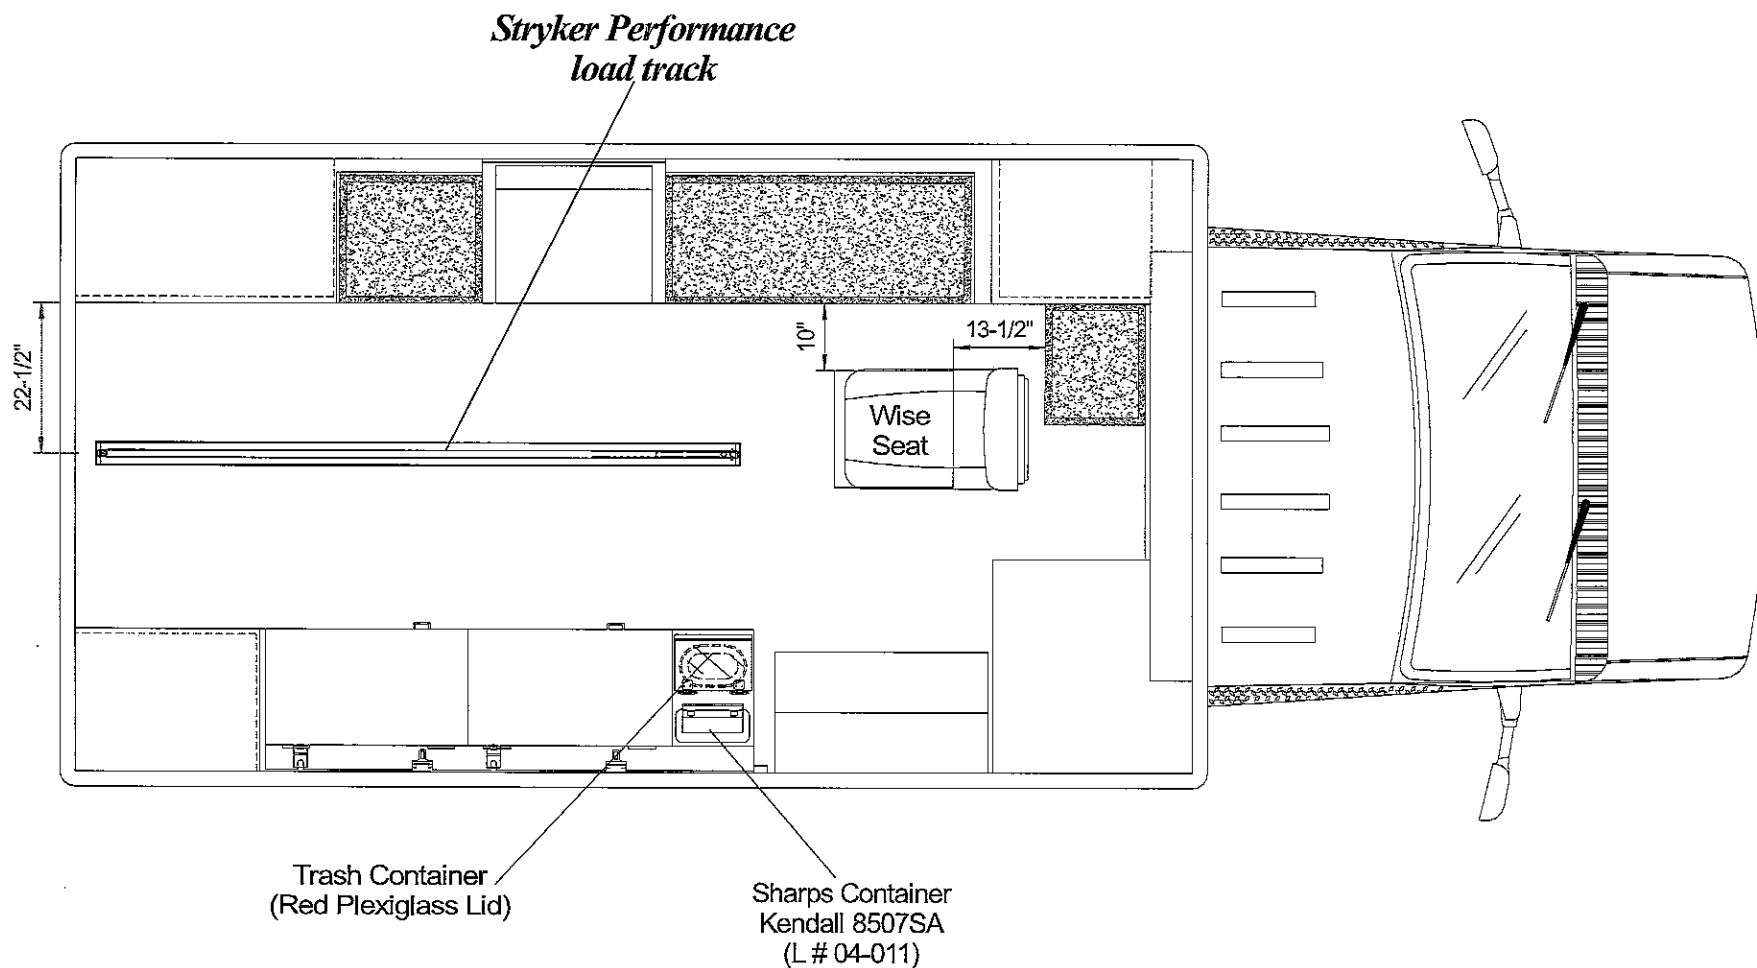

Greenwood Emergency Vehicles 2016 96" X 169" HEV Module on Ford E450 158" WB chassis, 72" Headroom

Note: All dimensions are approximate and subject to change.
10941 Weaver Ave., So. El Monte, CA 91733 phone. (626) 575-0880

VIEW: Overhead Floor

Dwn. By: Jorge M.

Date: March - 2016

LE- 11