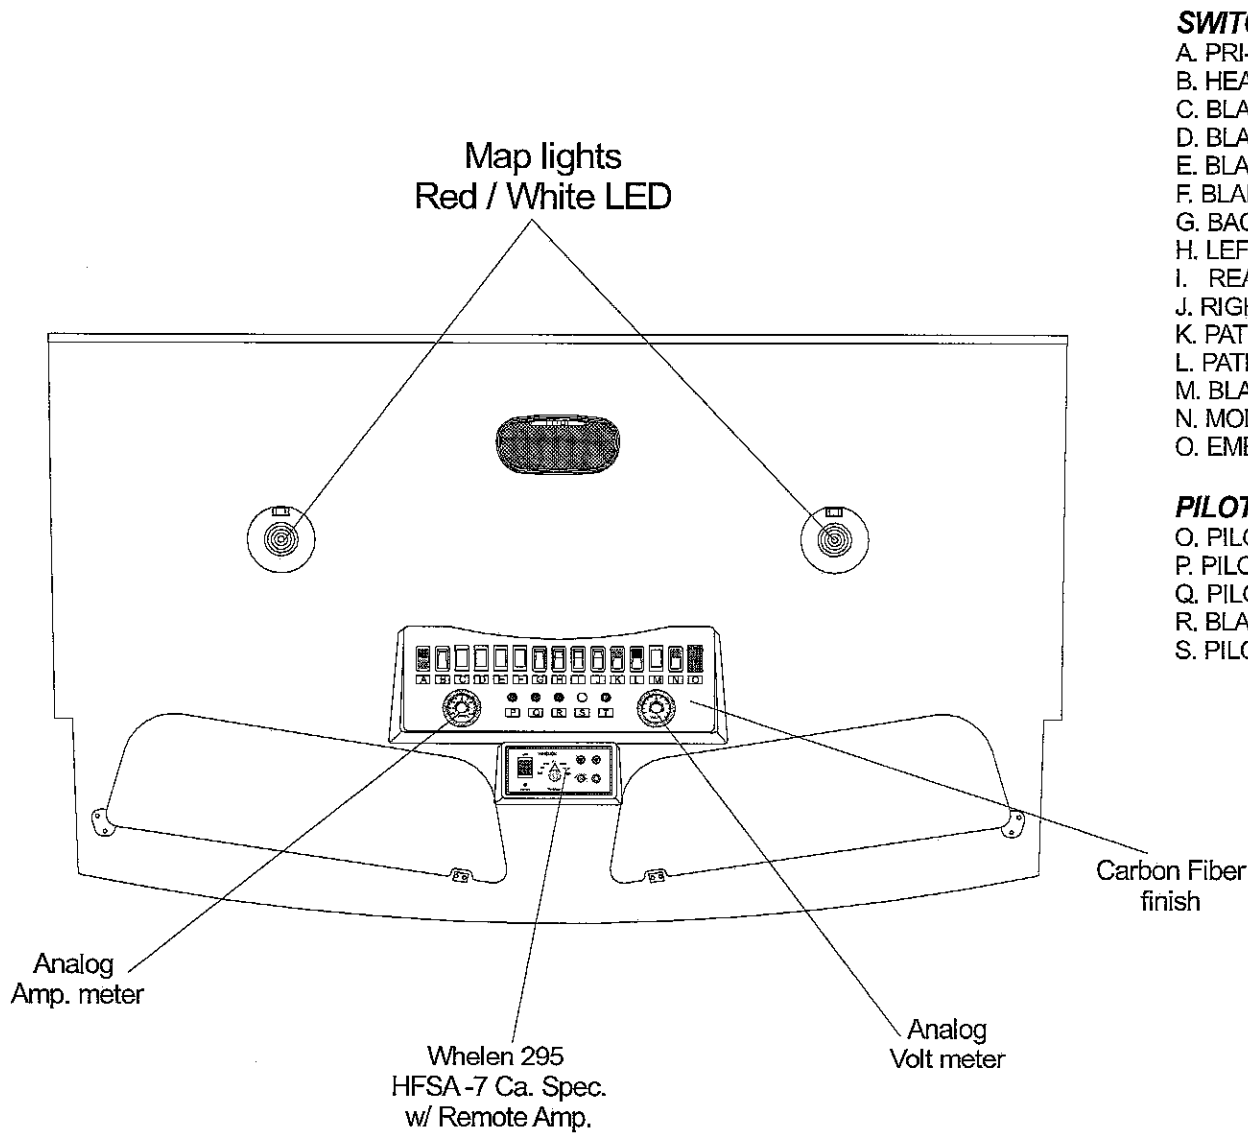

VIEW: Overhead Floor

Dwn. By: Jorge M.

Date: March - 2016

LE- 11

Note: All dimensions are approximate and subject to change.  
10941 Weaver Ave., So. El Monte, CA 91733 phone. (626) 575-0880

**SWITCHES**

- A. PRI- SEC- LIT RED/ AMBER LED
- B. HEAD LIGHT FLASER -LIT CLEAR LED
- C. BLANK
- D. BLANK
- E. BLANK
- F. BLANK
- G. BACK UP ALARM-RESET TYPE-MOM. ON (NON LIT)
- H. LEFT SCENE WHITE LIT LED
- I. REAR SCENE WHITE LIT LED
- J. RIGHT SCENE WHITE LIT LED
- K. PATIENT DOME 3-WAY - LIT AMBER LED
- L. PATIENT A/C HEAT 3-WAY - LIT BLUE LED
- M. BLANK
- N. MOD. DISCONNECT - GREEN LIT LED
- O. EMERGENCY START,ON-OFF GUARDED (NON LIT)

**PILOT LIGHTS**

- O. PILOT LIGHT - PARKING BRAKE RED LED
- P. PILOT LIGHT - DOOR OPEN RED LED
- Q. PILOT LIGHT - EMERGENCY START RED LED
- R. BLANK
- S. PILOT LIGHT - MASTER ON GREEN LED

Note: All dimensions are approximate and subject to change.  
10941 Weaver Ave., So. El Monte, CA 91733 phone. (626) 575-0880