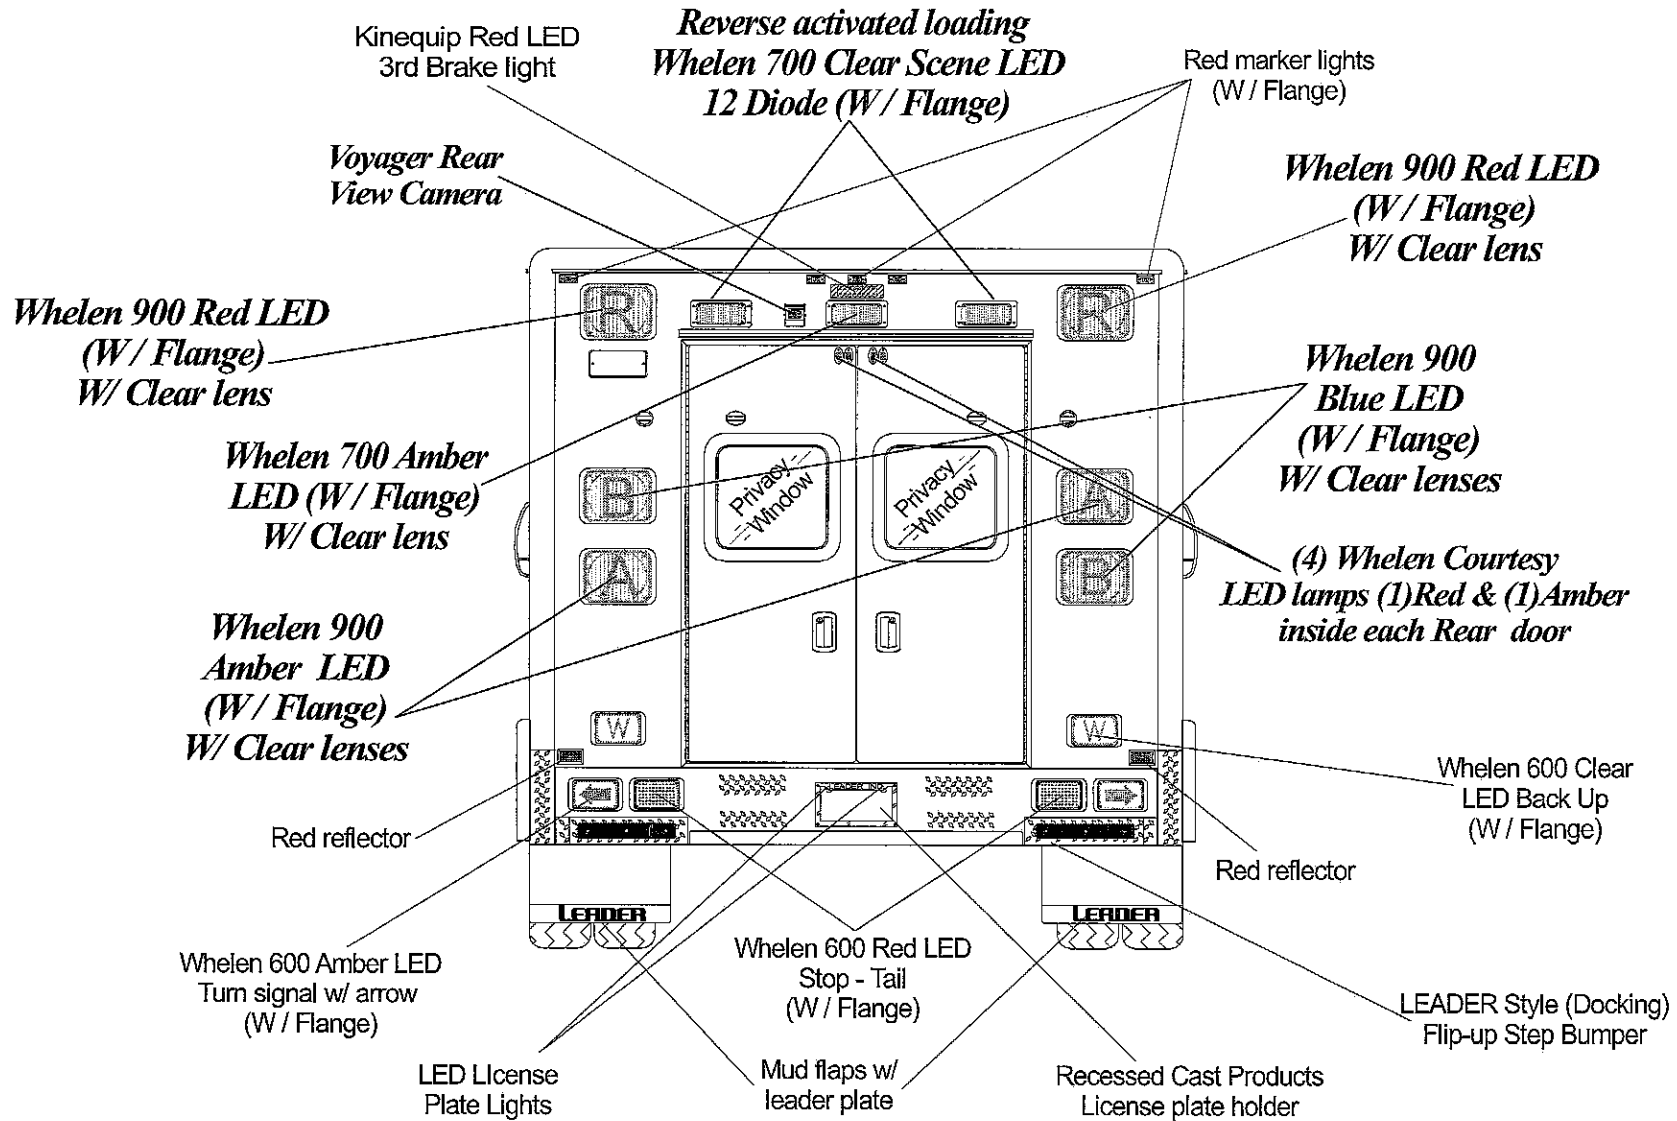

Note: All dimensions are approximate and subject to change.  
10941 Weaver Ave., So. El Monte, CA 91733 phone. (626) 575-0880

Greenwood Emergency Vehicles 2016 96" X 169" HEV Module on Ford E450 158" WB chassis, 72" Headroom