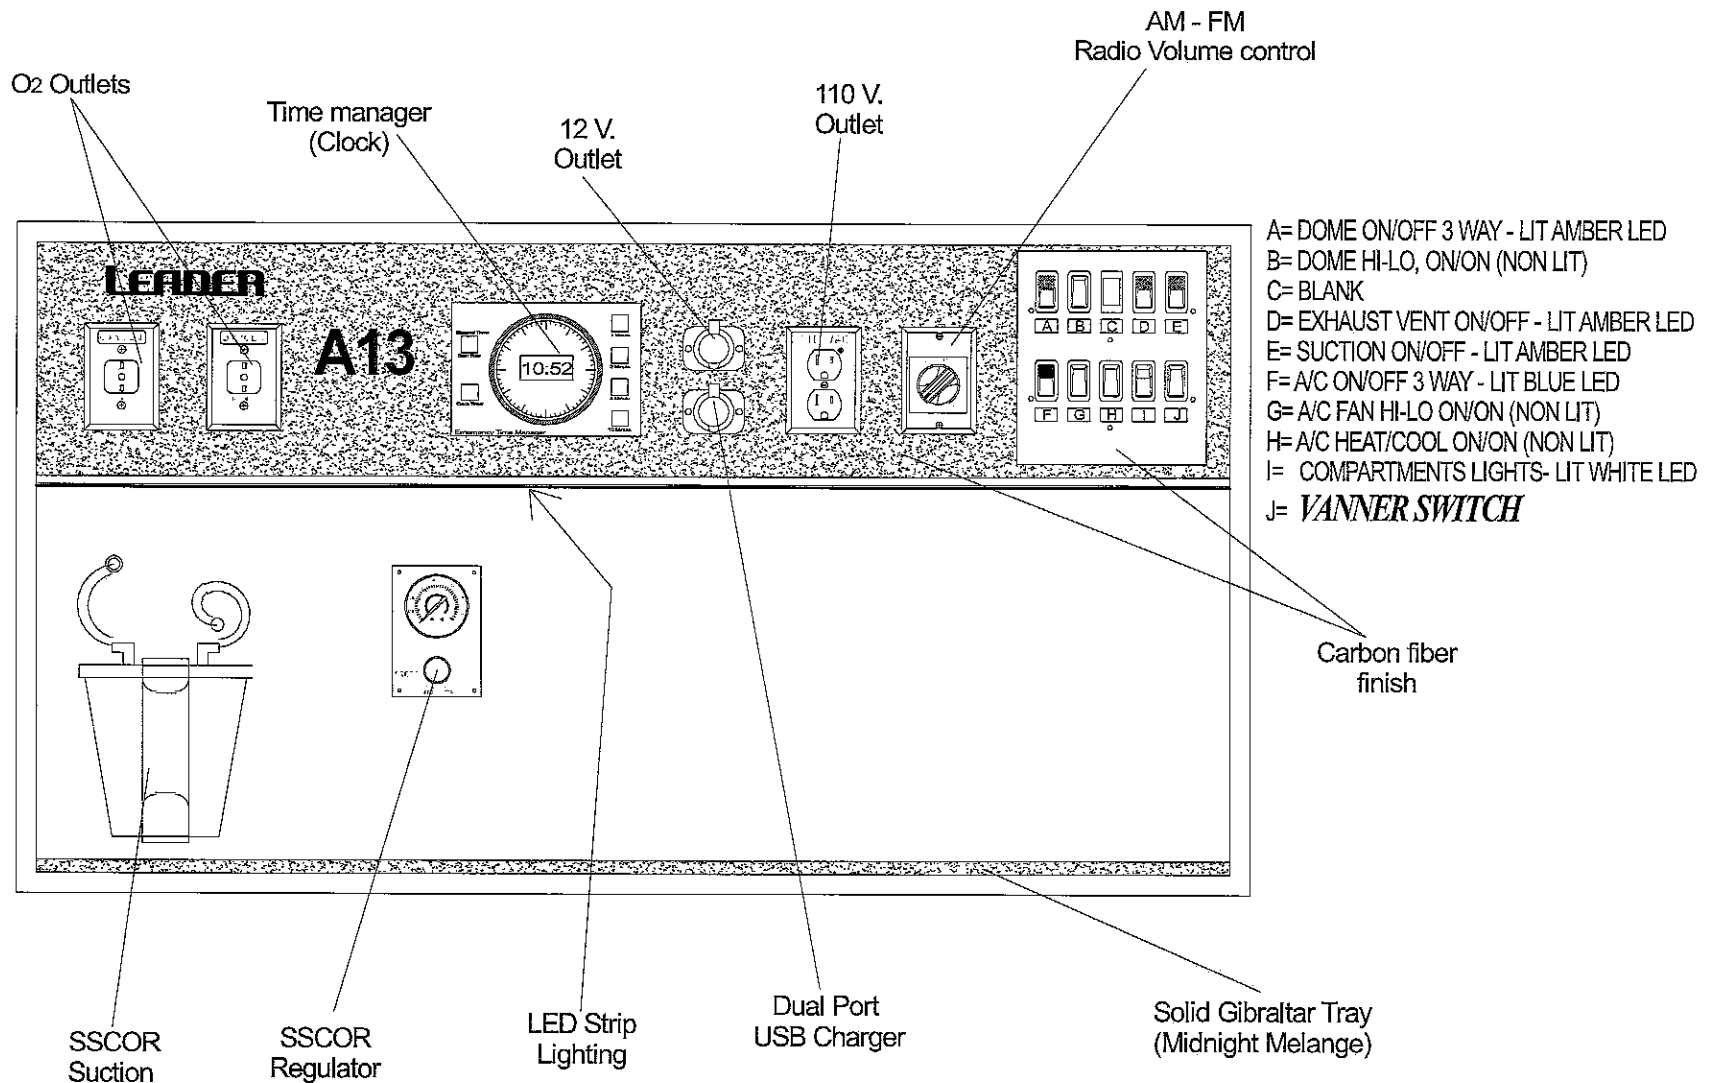

**PILOT LIGHTS**

- O. PILOT LIGHT - PARKING BRAKE RED LED
- P. PILOT LIGHT - DOOR OPEN RED LED
- Q. PILOT LIGHT - EMERGENCY START RED LED
- R. BLANK
- S. PILOT LIGHT - MASTER ON GREEN LED

Note: All dimensions are approximate and subject to change.  
10941 Weaver Ave., So. El Monte, CA 91733 phone. (626) 575-0880