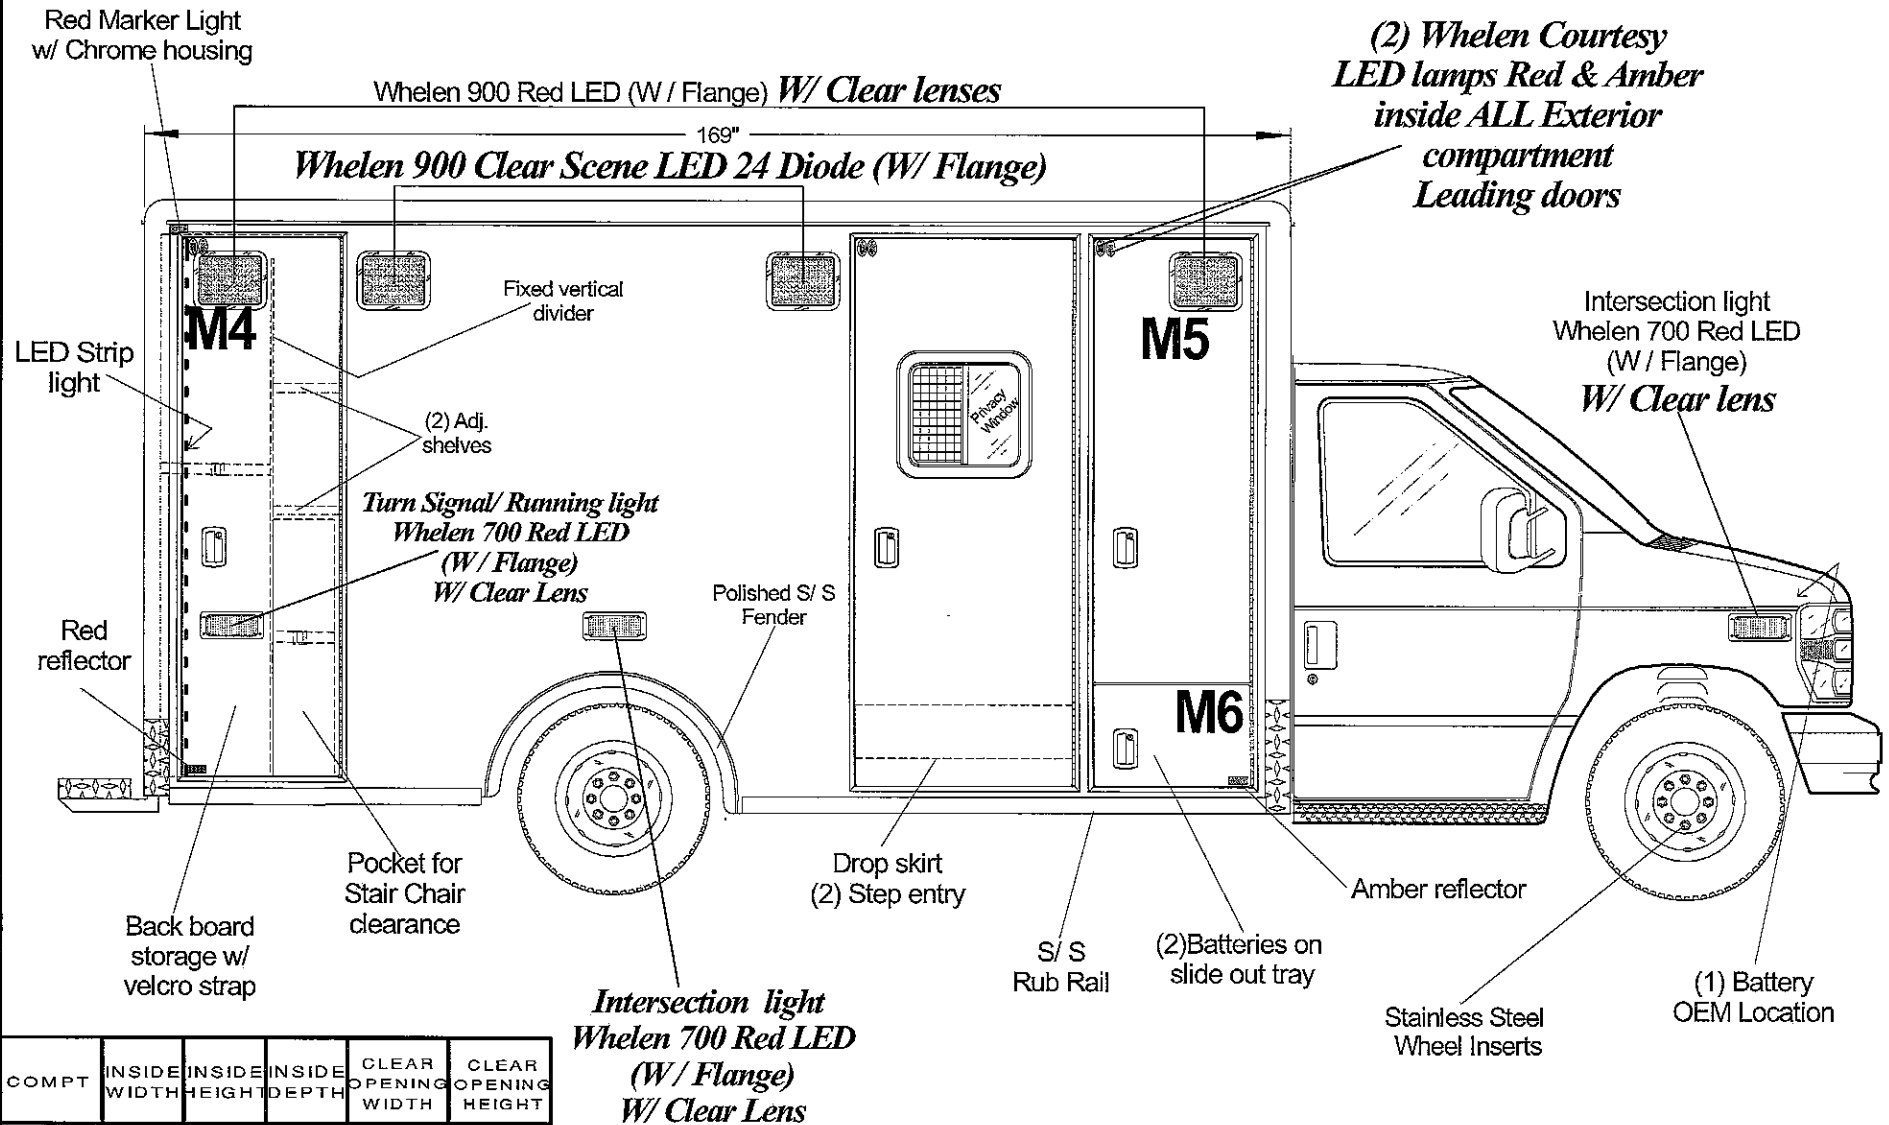

Note: All dimensions are approximate and subject to change.  
 10941 Weaver Ave., So. El Monte, CA 91733 phone. (626) 575-0880

Greenwood Emergency Vehicles 2016 96" X 169" HEV Module on Ford E450 158" WB chassis, 72" Headroom

Note: All dimensions are approximate and subject to change.  
10941 Weaver Ave., So. El Monte, CA 91733 phone. (626) 575-0880

**Greenwood Emergency Vehicles 2016 96" X 169" HEV Module on Ford E450 158" WB chassis, 72" Headroom**