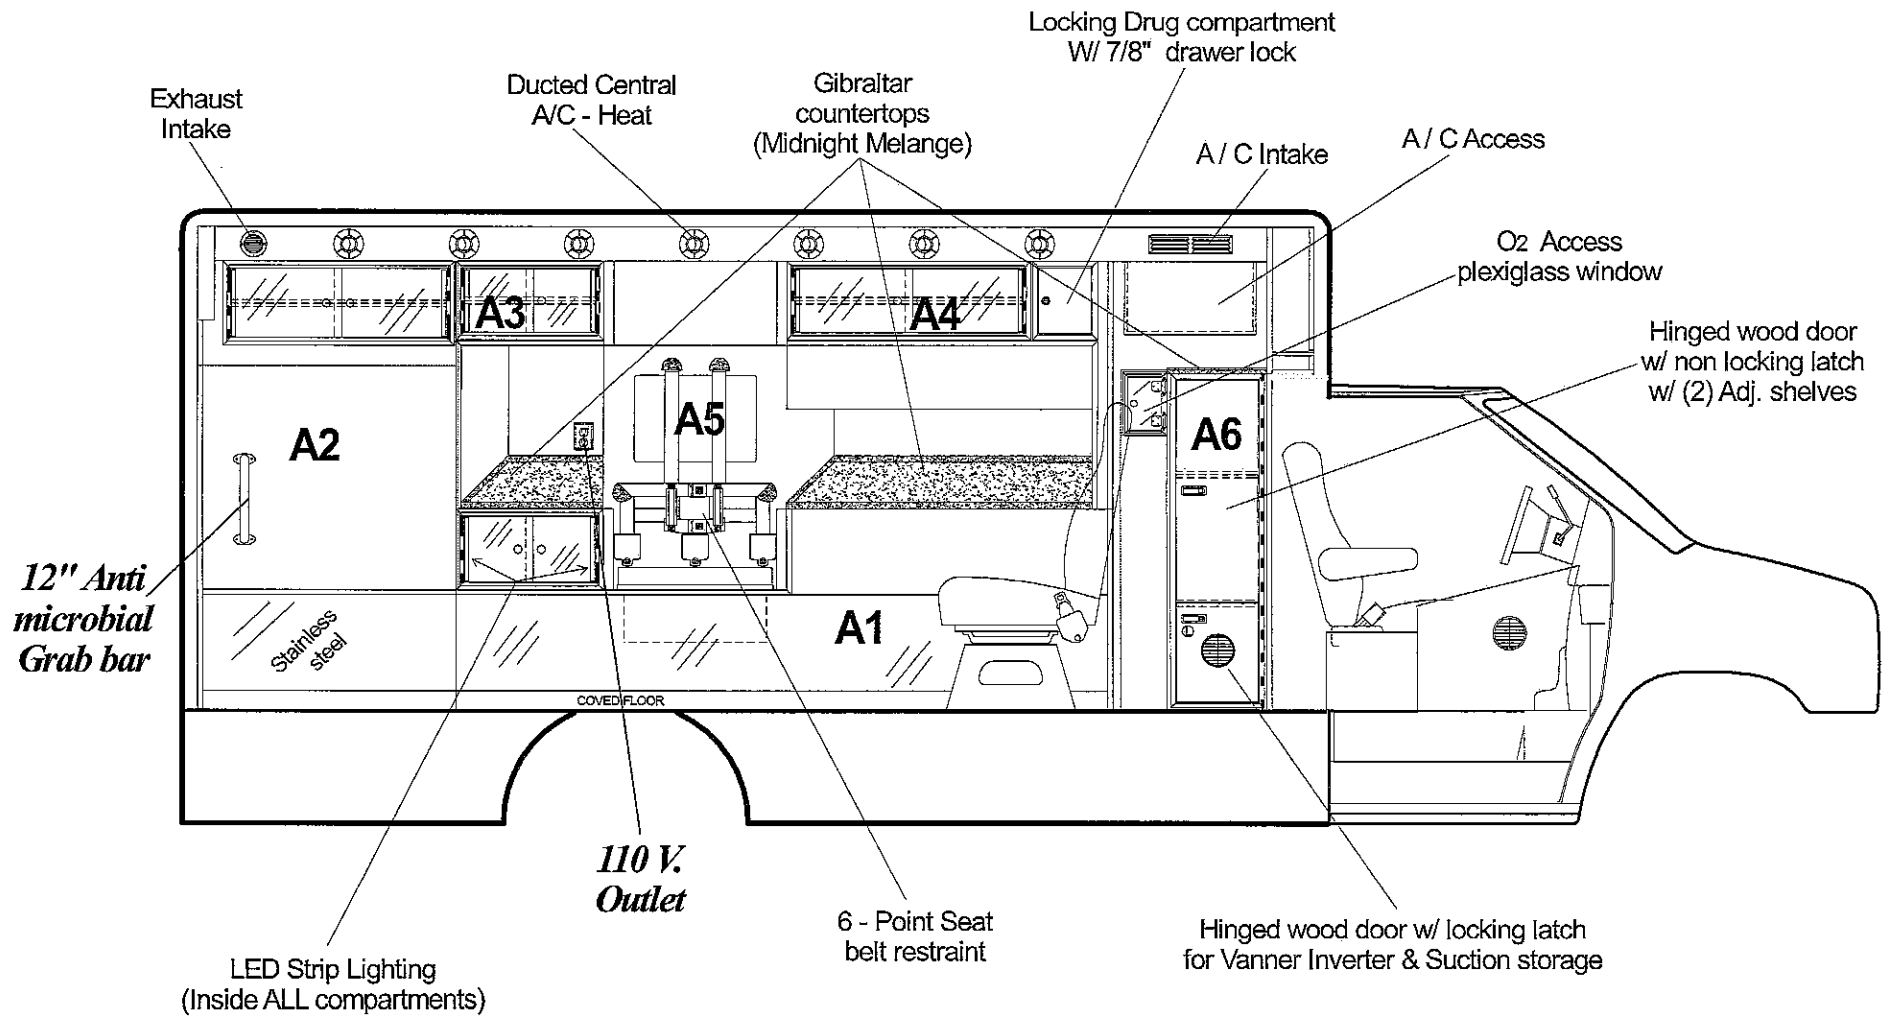

Note: All dimensions are approximate and subject to change.  
10941 Weaver Ave., So. El Monte, CA 91733 phone. (626) 575-0880

VIEW: Bulkhead Interior

Dwn. By: Jorge M.

Date: March - 2016

LE- 6

Greenwood Emergency Vehicles 2016 96" X 169" HEV Module on Ford E450 158" WB chassis, 72" Headroom