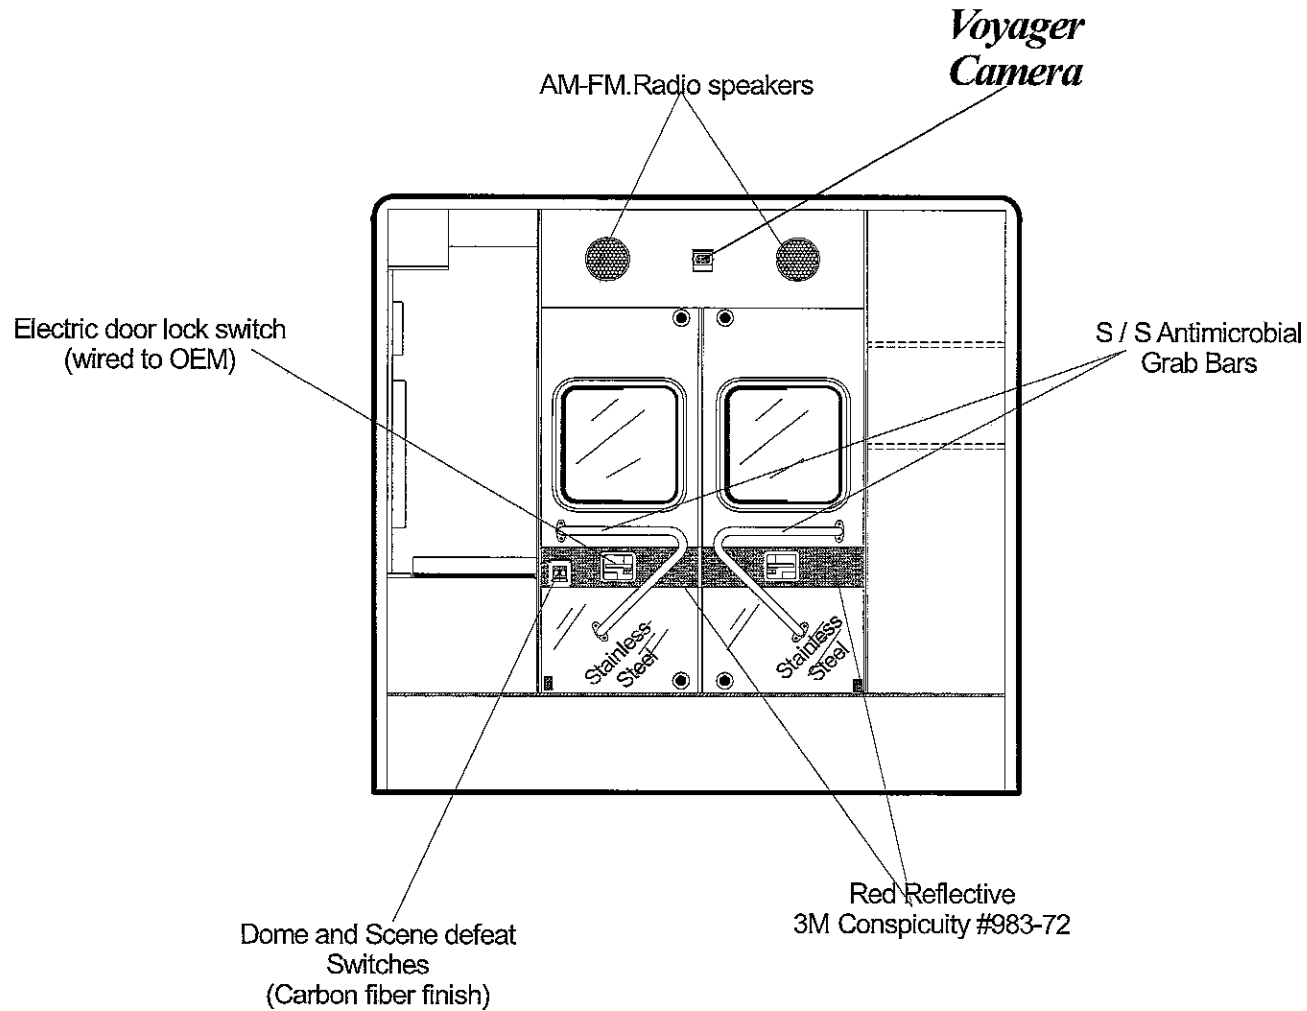

Greenwood Emergency Vehicles 2016 | 96" X 169" HEV Module on Ford E450 158" WB chassis, 72" Headroom

Note: All dimensions are approximate and subject to change.
10941 Weaver Ave., So. El Monte, CA 91733 phone. (626) 575-0880

VIEW: Rear Interior

Dwn. By: Jorge M.

Date: March - 2016 | LE- 8