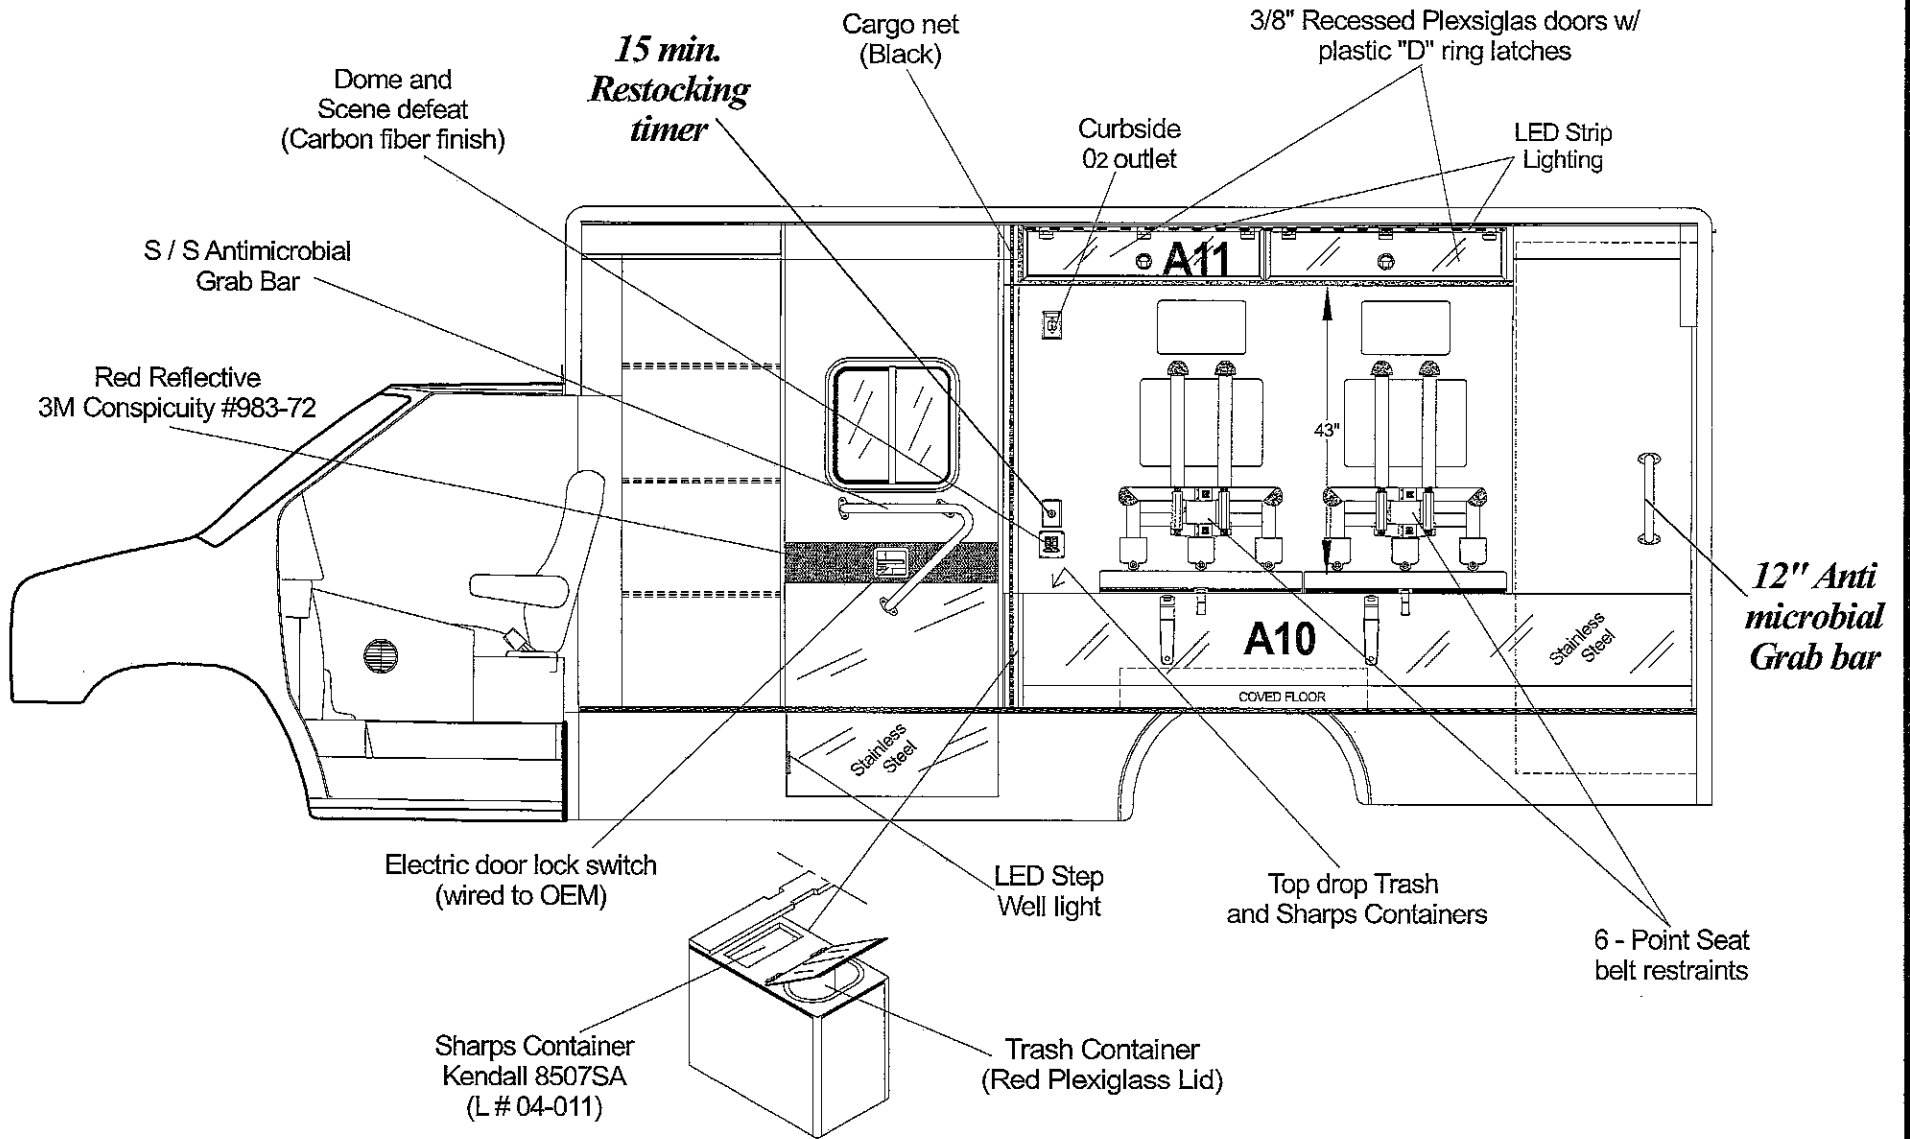

Note: All dimensions are approximate and subject to change.  
10941 Weaver Ave., So. El Monte, CA 91733 phone. (626) 575-0880

VIEW: Streetside Interior

Dwn. By: Jorge M.

Date: March - 2016

LE- 5

Note: All dimensions are approximate and subject to change.  
10941 Weaver Ave., So. El Monte, CA 91733 phone. (626) 575-0880