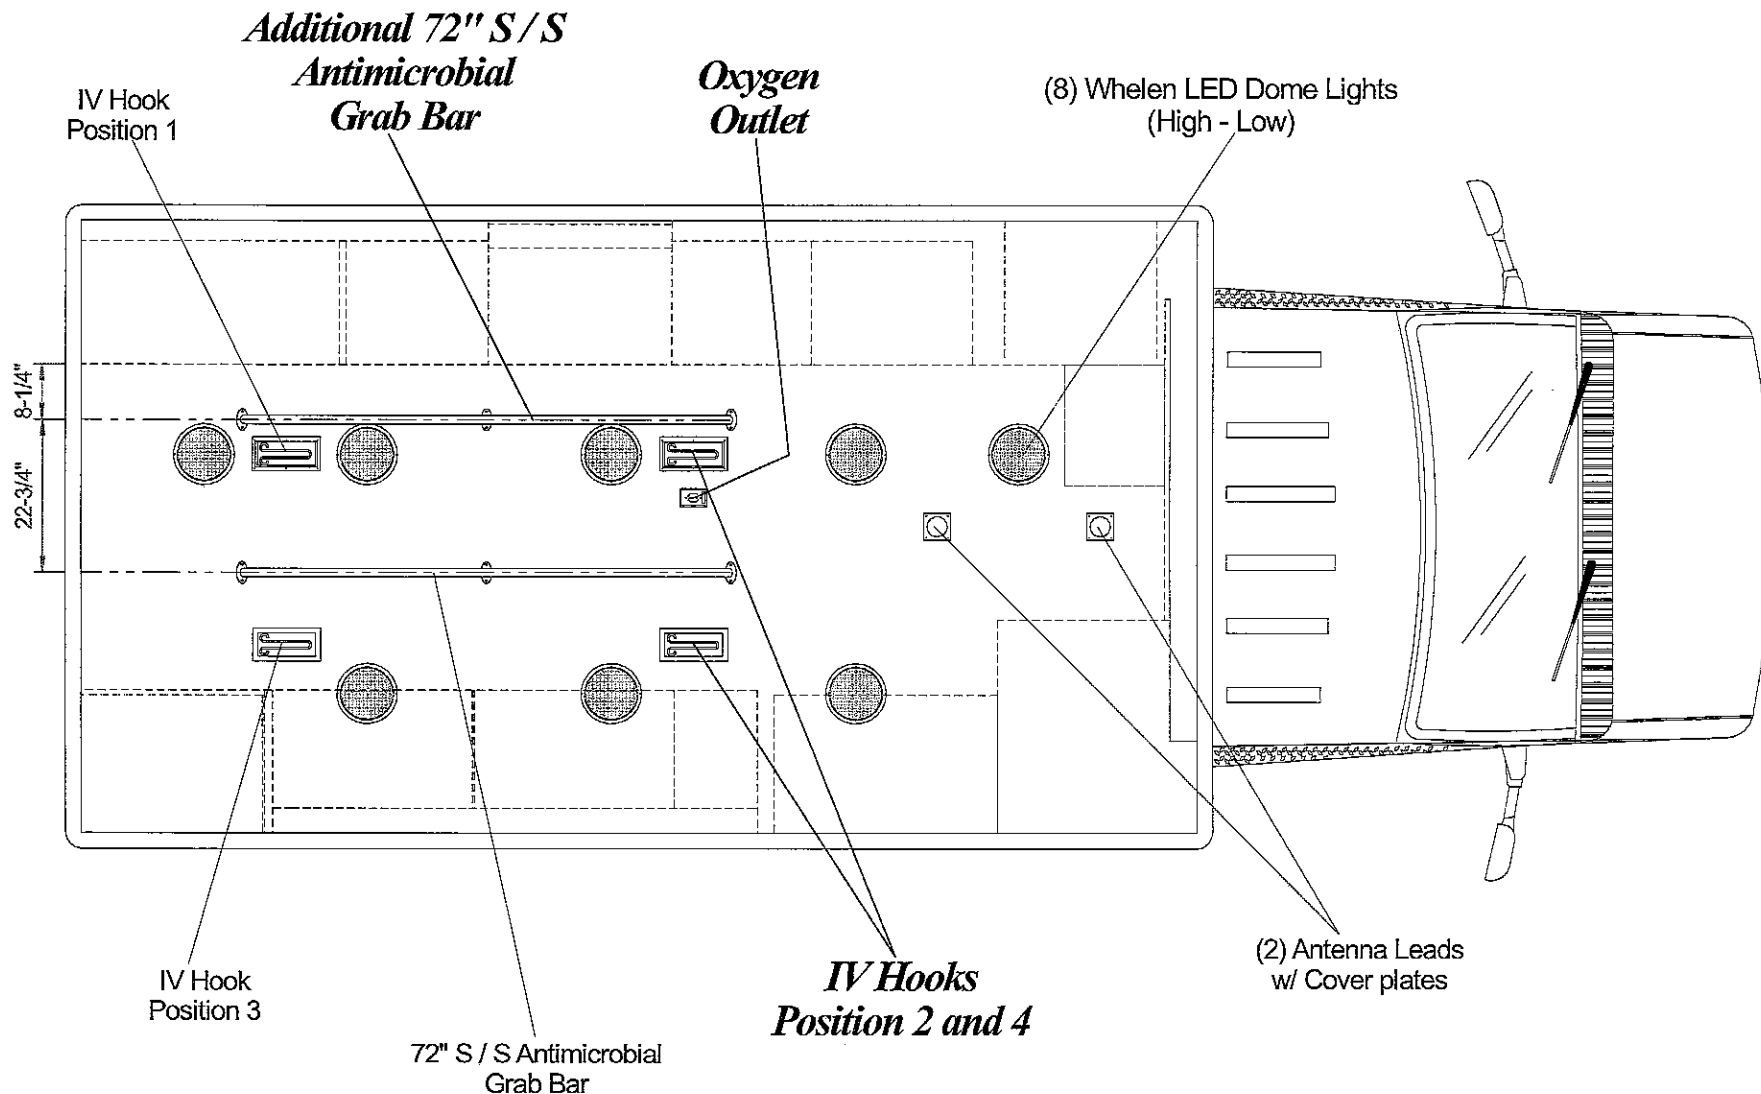

Note: All dimensions are approximate and subject to change.
10941 Weaver Ave., So. El Monte, CA 91733 phone. (626) 575-0880