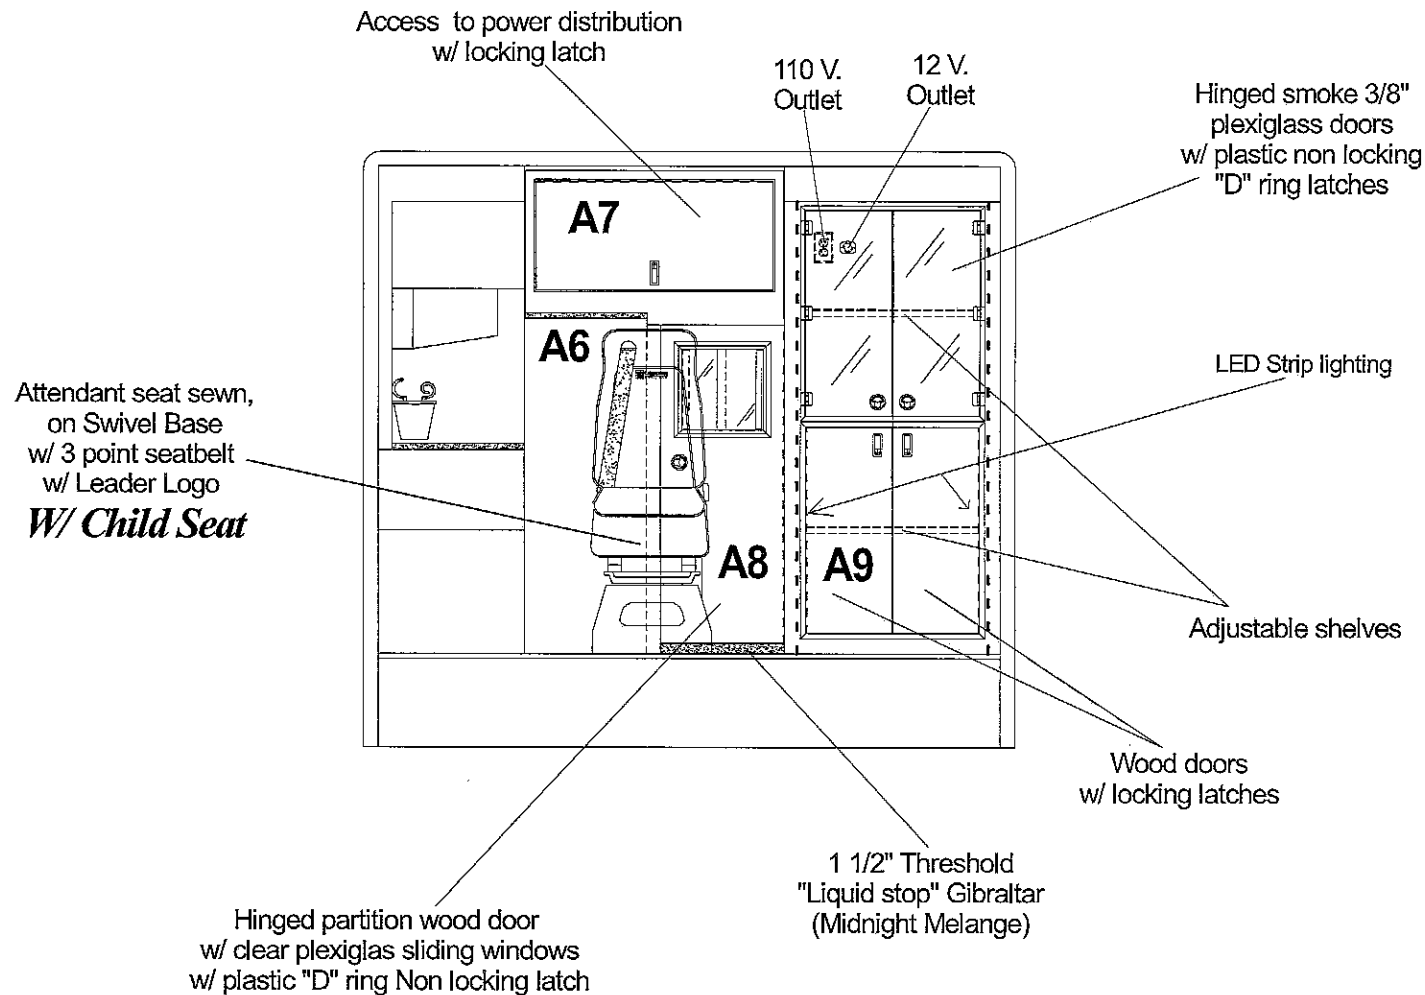

Note: All dimensions are approximate and subject to change.  
10941 Weaver Ave., So. El Monte, CA 91733 phone. (626) 575-0880

Greenwood Emergency Vehicles 2016 96" X 169" HEV Module on Ford E450 158" WB chassis, 72" Headroom